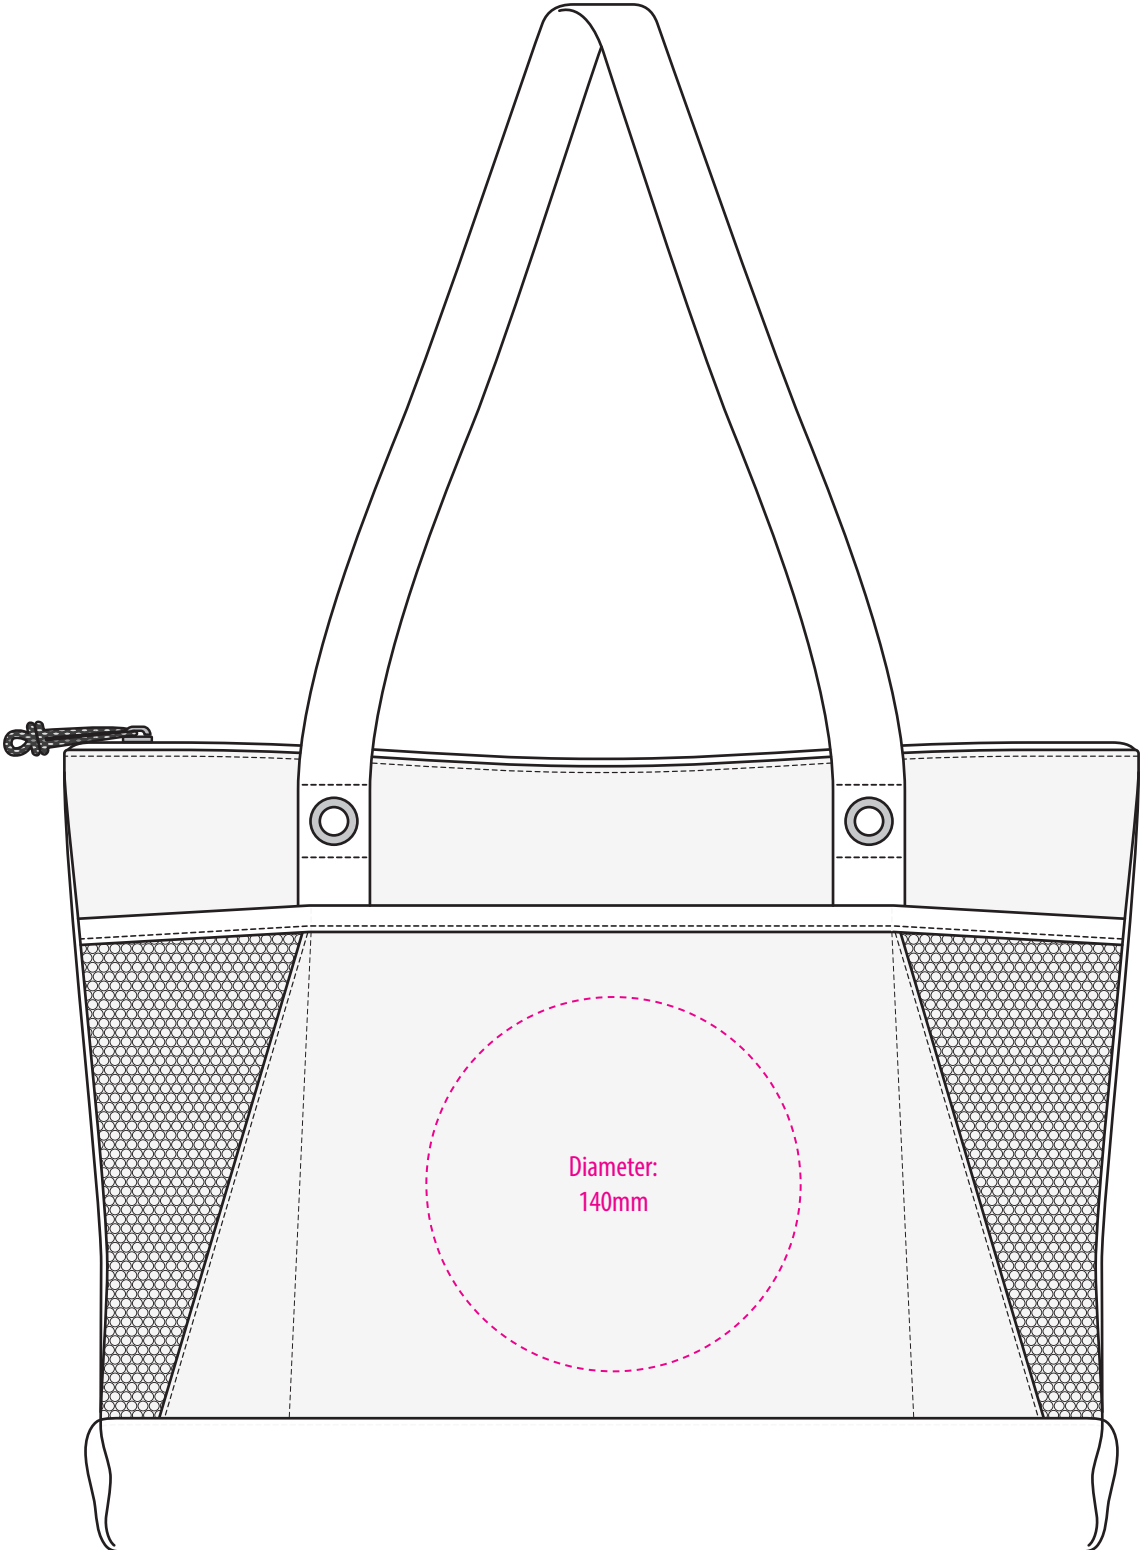

FRONT

----- Print / Transfer

Diameter:  
140mm

FRONT

----- Embroidery

FRONT